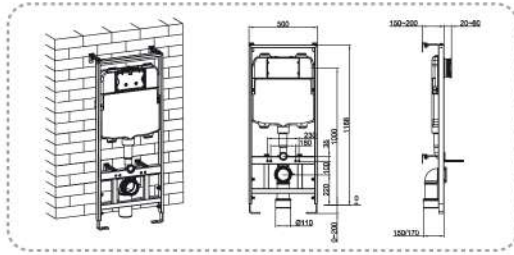

A 310

32mm x 40mm
PP Bottle Trap
(Singapore Spec)

A 340 32mm
A 350 40mm

(L) 1000mm Flexible Trap

BBT-3201

32mm Dia CP Bottle Trap
Horizontal Tube : (L) 300mm
Vertical Tube : (L) 150mm

BBT-3202

32mm Dia Stainless Steel Tubular Trap
Outlet Pipe : (L) 330mm
Vertical Pipe : (L) 180mm