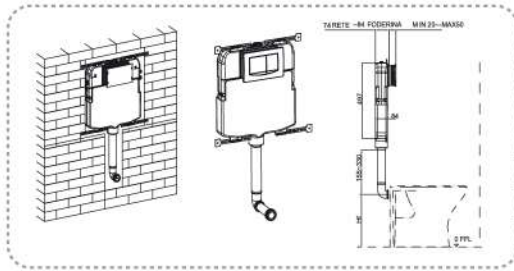

NV701

UNIVERSAL FRAME FOR WALL HUNG WC FOR FRONT OPERATION

Thickness of cistern 90mm, height 1160mm
Adjustable flush valve 3/4.5L, 3/6L, 4/7L

NV703

UNIVERSAL CONCEALED CISTERN FOR FRONT OPERATION

Thickness of cistern 84mm, height 1100mm
Adjustable flush valve 3/4.5L, 3/6L, 4/7L

NV722

CONCEALED CISTERN FOR FRONT OR TOP OPERATED

Thickness of cistern 84mm, height 1100mm
Adjustable flush valve 3/4.5L, 3/6L, 4/7L