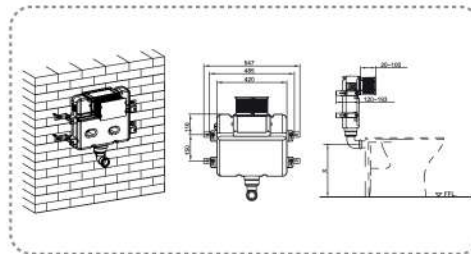

NV701

UNIVERSAL FRAME FOR WALL HUNG WC FOR FRONT OPERATION

Thickness of cistern 90mm, height 1160mm
Adjustable flush valve 3/4.5L, 3/6L, 4/7L

NV703

UNIVERSAL CONCEALED CISTERN FOR FRONT OPERATION

Thickness of cistern 84mm, height 1100mm
Adjustable flush valve 3/4.5L, 3/6L, 4/7L