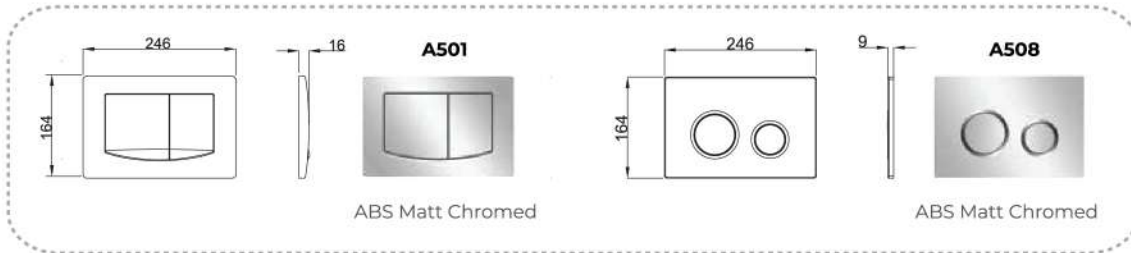

NV701

UNIVERSAL FRAME FOR WALL HUNG WC FOR FRONT OPERATION

Thickness of cistern 90mm, height 1160mm
Adjustable flush valve 3/4.5L, 3/6L, 4/7L

NV703

UNIVERSAL CONCEALED CISTERN FOR FRONT OPERATION

Thickness of cistern 84mm, height 1100mm
Adjustable flush valve 3/4.5L, 3/6L, 4/7L