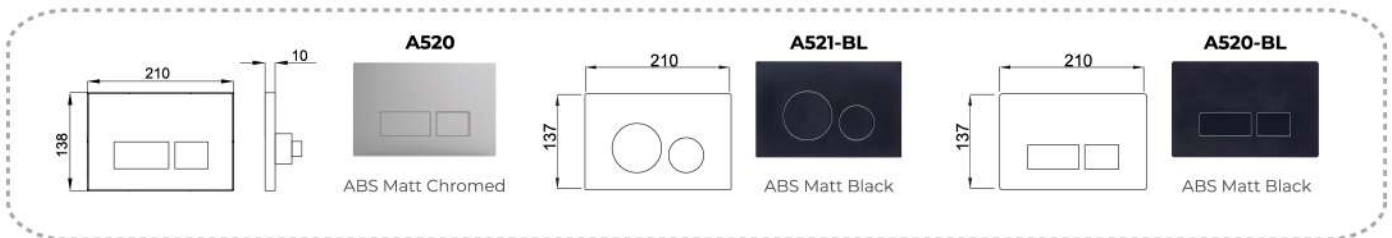

CONCEALED CISTERN FOR FRONT OR TOP OPERATED

Thickness of cistern 84mm, height 1100mm
Adjustable flush valve 3/4.5L, 3/6L, 4/7L