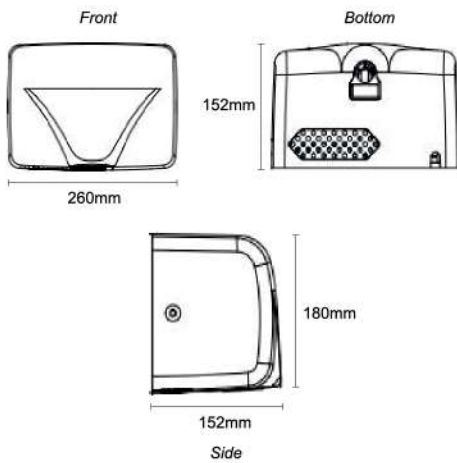

BF-8890

Adjustable Mirror With
Wall Mount Support
Nylon - White
Mirror Size : 500x700mm
Grab Bar Length : 500mm

BF-8885

Wall Mount Swing Up
Shower Seat Stainless
Steel With Antibacterial
Nylon - White
Size : 450(W) x 435(L)mm

● BARRIER FREE LIVING ●

Material : Stainless Steel

BF-881ISS

Wall Mount U-Bar With
Floor Anchoring
Stainless Steel SUS304
Dimension: 600x700mm
Ø32mm

BF-HC01-S

Wall Hung Adjustable Mirror
Material :SUS304
Size : 500 x 700 x 25/95mm
Plate Thickness : 0.7mm
Finishing : Satin
Glass : 6mm Thick
Anti Fog

● BABY CHANGING STATION ●

BF-8909

Baby Changing Station
Wall Mount Horizontal Version
Material : PE
Weight : 35.0KG
Dimension : 550 x 860 x 145mm

BF-8909-4

Baby Changing Station
Wall Mount Vertical Version
Material : PE
Weight : 35.0KG
Dimension : 860 x 550 x 145mm

BF-8910

Baby Seater
Wall Mount Vertical Version
Material : PE
Weight : 35.0KG
Dimension : 540 x 310 x 140mm

AK2803K (HD-2803K)

Automatic High Speed Hand Dryer In White ABS Casing

- Product Specs** : AC220-240V / Frequency : 50Hz-60Hz / Rating power : 1150W
 : Power - 1150 Watt (Heater ON) / 500 Watt (Heater OFF)
 : Heater type - Heating wire / Outer casing - White ABS
 : Power - 1150 watt with heater on / 500 watt with heater off